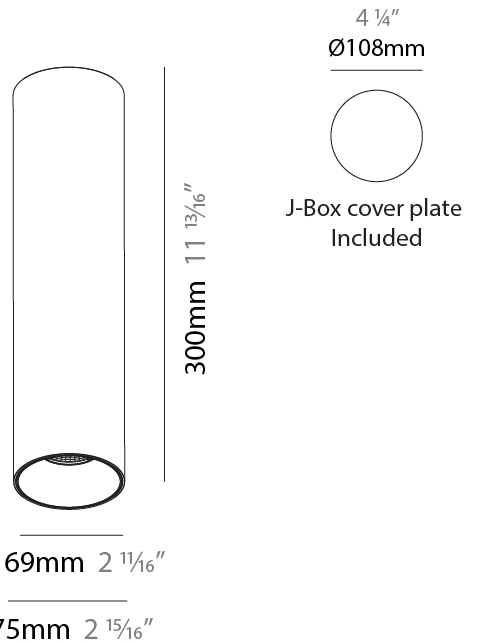

GENERAL

Series: Invader Standard
Subseries: Invader On Round
Partner: Prolicht
Division: Architectural
Installation: Surface
Product Type: Ceiling Surface
Mounting Location: Ceiling
Light Distribution: Downlight

PHYSICAL

Aperture Sizes - Downlights: 2"
Shape: Cylinder
Diameter (mm): 75
Diameter (in): 2 15/16
Height (mm): 300
Height (in): 11 13/16
Weight (kg): 0.92
Weight (lbs): 2.02
Fixture Finish: SSR / BKV / CWI / CRY / HAB / UFT / ITA / RUA / FTG / MYG / LOD / PUS / FRO / FUP / KIA / POP / BLS / SPG / MEY / GOH / CHC / COM / ABZ / JAG / OBR / MOS / ROR
Fixture Material: Aluminum Die Cast

ELECTRICAL

Lamp Type: LED (Zhaga Standard)
Input Wattage (W): 11
Total Output Wattage (W): 10
Dimming: Non-Dimmable
Driver Included: Yes
Driver Location: Integrated
Driver Type: Constant Current
Driver Class: Class 2
Input Voltage (V): 120
Constant Current (MA): 350
Upon Request: Remote: 0-10Vdc dimming / Phase dimming 120Vac / Non-dimming 120/277Vac

LED

Number of LEDs: 1
Color Temperature (°K): 2700 / 3000 / 3500 / 4000
Max. Delivered Lumen (lm): 660 / 680 / 715 / 730
CRI: >90 CRI
Lamp Life (hrs): 50000

OPTICAL

Reflector: 20 / 40 / 60

RATINGS AND CERTIFICATIONS

Certified By: Certified for North American Standards
IP rating: IP20