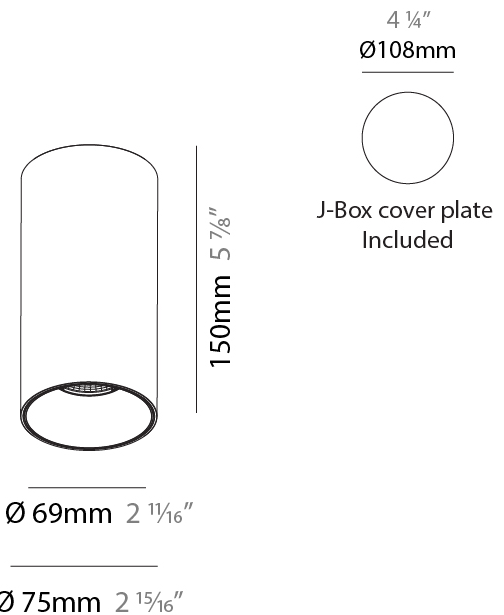

GENERAL

Series: Invader Standard
Subseries: Invader On Round
Partner: Prolicht
Division: Architectural
Installation: Surface
Product Type: Ceiling Surface
Mounting Location: Ceiling
Light Distribution: Downlight

PHYSICAL

Aperture Sizes - Downlights: 2"
Shape: Cylinder
Diameter (mm): 75
Diameter (in): 2 15/16
Height (mm): 150
Height (in): 5 7/8
Weight (kg): 0.489
Weight (lbs): 1.08
Fixture Finish: SSR / BKV / CWI / CRY / HAB / UFT / ITA / RUA / FTG / MYG / LOD / PUS / FRO / FUP / KIA / POP / BLS / SPG / MEY / GOH / CHC / COM / ABZ / JAG / OBR / MOS / ROR
Fixture Material: Aluminum Die Cast

ELECTRICAL

Lamp Type: LED (Zhaga Standard)
Input Wattage (W): 11
Total Output Wattage (W): 10
Dimming: Non-Dimmable
Driver Included: Yes
Driver Location: Integrated
Driver Type: Constant Current
Driver Class: Class 2
Input Voltage (V): 120
Constant Current (MA): 350
Upon Request: Remote: 0-10Vdc dimming / Phase dimming 120Vac / Non-dimming 120/277Vac

LED

Number of LEDs: 1
Color Temperature (°K): 2700 / 3000 / 3500 / 4000
Max. Delivered Lumen (lm): 660 / 680 / 715 / 730
CRI: >90 CRI
Lamp Life (hrs): 50000

OPTICAL

Reflector: 20 / 40 / 60

RATINGS AND CERTIFICATIONS

Certified By: Certified for North American Standards
IP rating: IP20