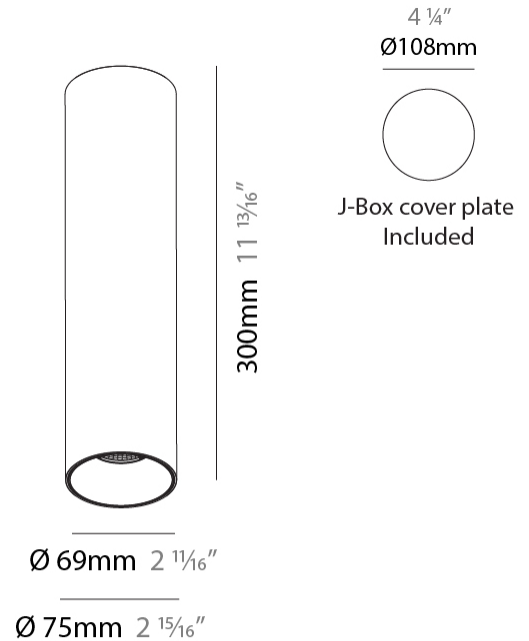

INVADER ON ROUND SURFACE

A3C142-

base number	Finishes (Diamond)	Finishes (Triangle)	Reflector Options

1. To build a product code in our configurator select the specify button on the base model # product page
2. To build a manual product code on this datasheet choose from the options listed below in blue font and add the suffix to the base model #

GENERAL

Series: Invader Standard
Subseries: Invader On Round
Partner: Prolicht
Division: Architectural
Installation: Surface
Product Type: Ceiling Surface
Mounting Location: Ceiling
Light Distribution: Downlight

PHYSICAL

Aperture Sizes - Downlights: 2"
Shape: Cylinder
Diameter (mm): 75
Diameter (in): 2 15/16
Height (mm): 300
Height (in): 11 13/16
Weight (kg): 1.033
Weight (lbs): 2.27

Fixture Finish: SSR / BKV / CWI / CRY / HAB / UFT / ITA / RUA / FTG / MYG / LOD / PUS / FRO / FUP / KIA / POP / BLS / SPG / MEY / GOH / CHC / COM / ABZ / JAG / OBR / MOS / ROR

Fixture Material: Aluminum

ELECTRICAL

Lamp Type: LED (Zhaga Standard)
Input Wattage (W): 16.5
Total Output Wattage (W): 15
Dimming: Dali Dimming
Driver Included: Yes
Driver Location: Remote
Driver Type: Constant Current - 120Vac
Input Voltage (V): 120
Constant Current (MA): 350

LED

Number of LEDs: 1
Color Temperature (°K): Warm Dim
Max. Delivered Lumen (lm): 760
CRI: >90 CRI
Lamp Life (hrs): 50000

OPTICAL

Reflector°: 20 / 40 / 60

RATINGS AND CERTIFICATIONS

Certified By: Certified for North American Standards
IP rating: IP20